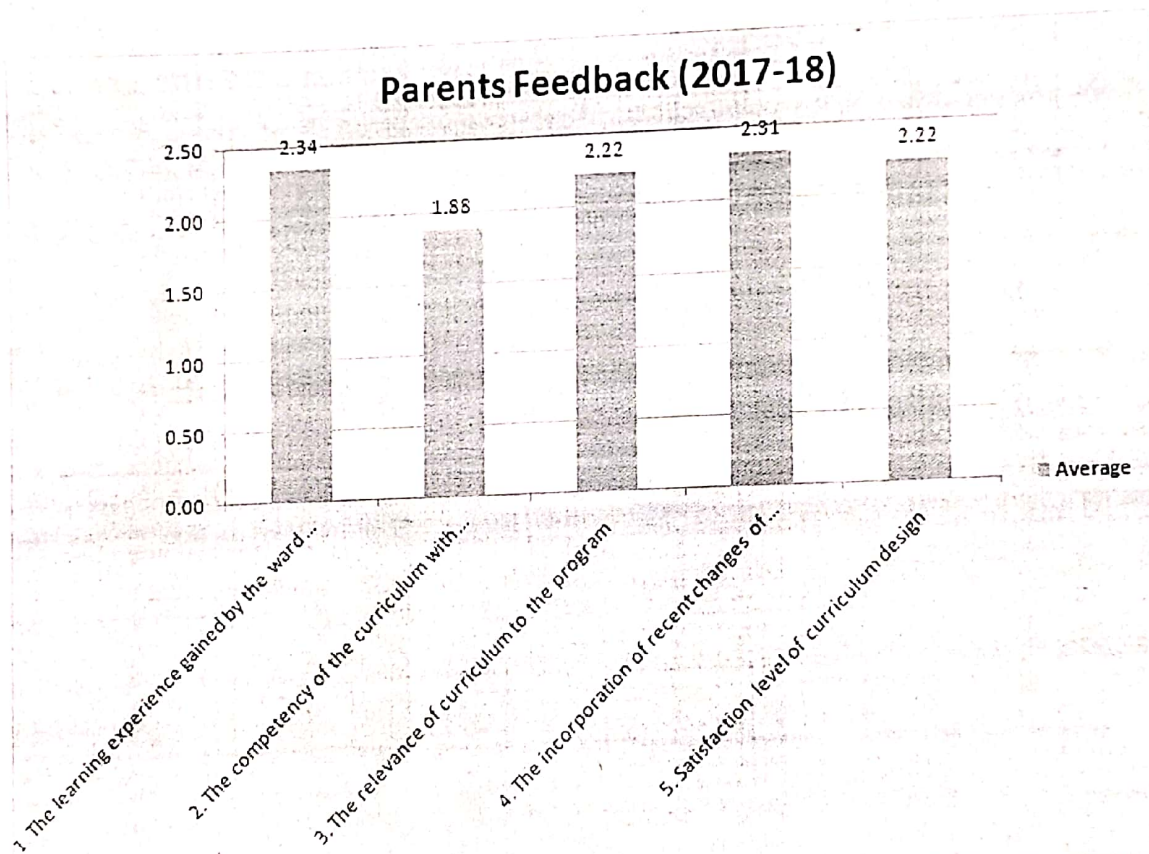

MANGALMAY INSTITUTE OF MANAGEMENT & TECHNOLOGY

(Approved by AICTE, New Delhi & Affiliated to AKTU, Lucknow)

Knowledge Park-II, Greater Noida (U.P.)

Parents Feedback (2017-18)_MBA	
Questions	Average
1. The learning experience gained by the ward through curriculum of the course	2.34
2. The competency of the curriculum with respect to other Universities	1.88
3. The relevance of curriculum to the program	2.22
4. The incorporation of recent changes of technology/management technique in the curriculum	2.31
5. Satisfaction level of curriculum design	2.22