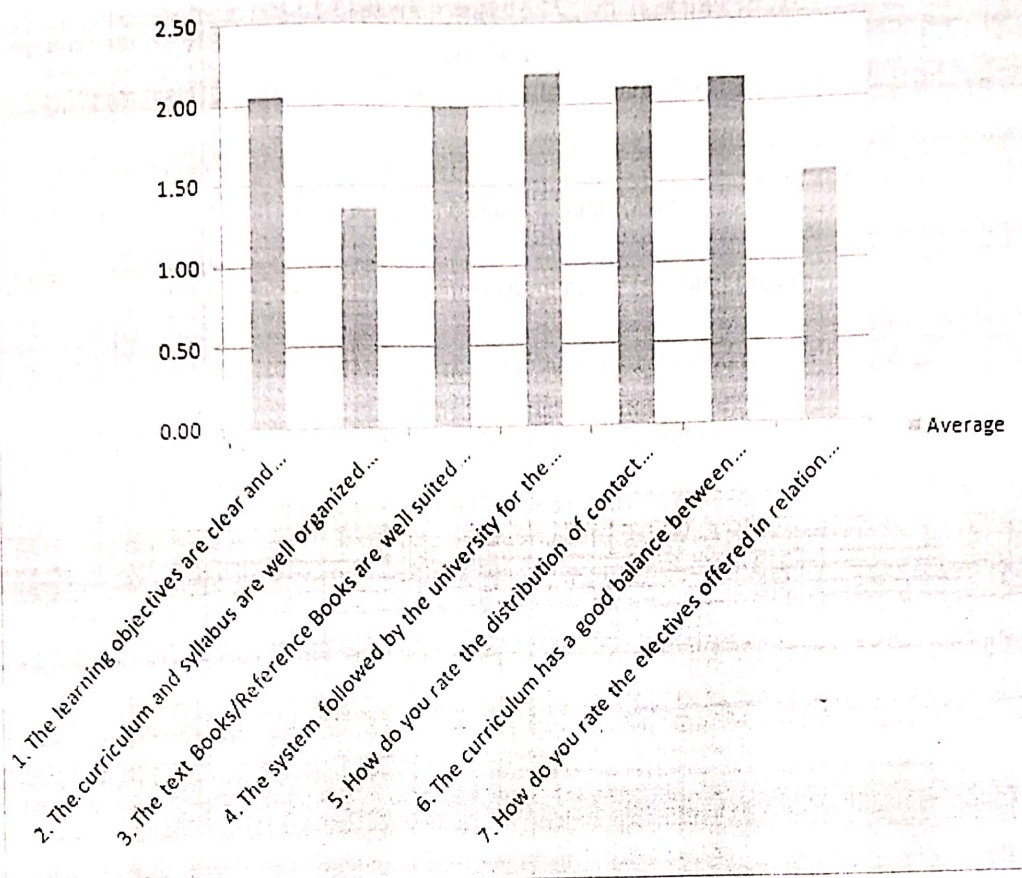

MANGALMAY INSTITUTE OF MANAGEMENT & TECHNOLOGY

(Approved by AICTE, New Delhi & Affiliated to AKTU, Lucknow)

Knowledge Park-II, Greater Noida (U.P.)

Faculty Feedback (2017-18) MBA	
Questions	Average
1. The learning objectives are clear and appropriate to the program.	2.05
2. The curriculum and syllabus are well organized and suitable to the program.	1.36
3. The text Books/Reference Books are well suited to the course.	2.00
4. The system followed by the university for the design and development of curriculum is effective.	2.18
5. How do you rate the distribution of contact hours among the course components?	2.09
6. The curriculum has a good balance between theory and practical	2.14
7. How do you rate the electives offered in relation to the technological/managerial advancements	1.55

Director
Mangalmay Institute of
Management & Technology
Greater Noida

Faculty Feedback (2017-18)

Director
Mangalmay Institute of
Management & Technology
Greater Noida