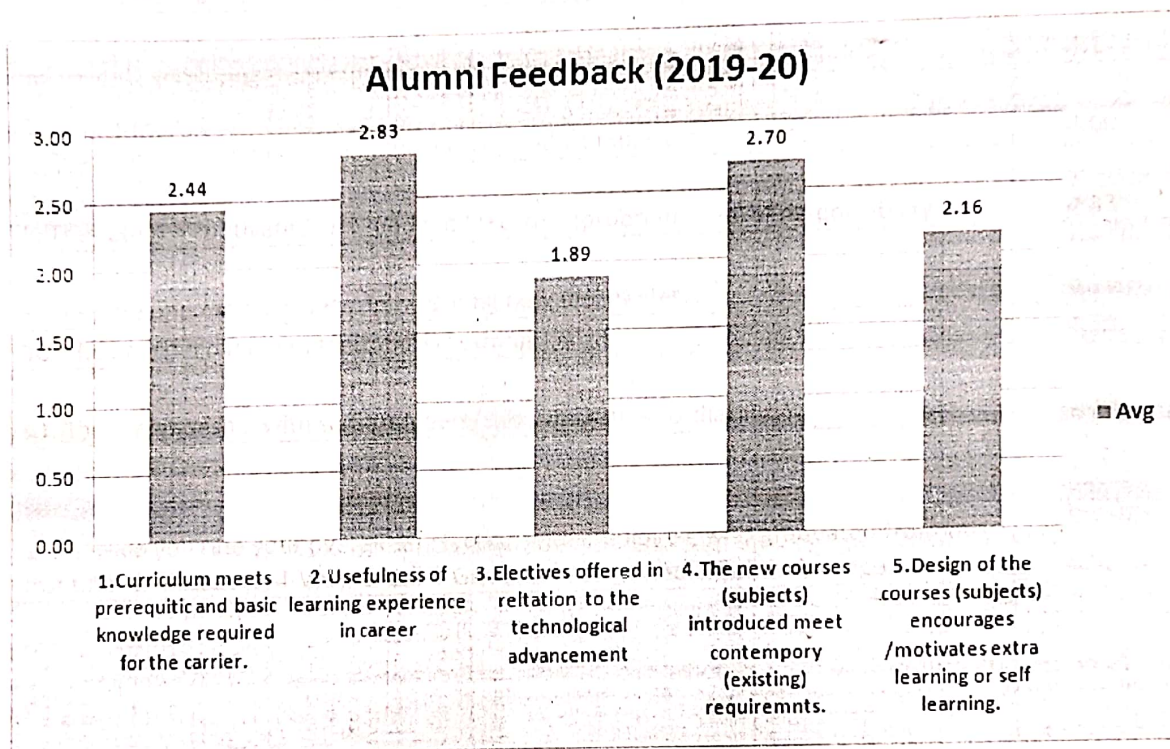

MANGALMAY INSTITUTE OF MANAGEMENT & TECHNOLOGY

(Approved by AICTE, New Delhi & Affiliated to AKTU, Lucknow)

Knowledge Park-II, Greater Noida (U.P.)

Alumni Feedback on Curriculum MBA 2019-20	
Questions	Avg
1. Curriculum meets prerequisite and basic knowledge required for the carrier.	2.44
2. Usefulness of learning experience in career	2.83
3. Electives offered in relation to the technological advancement	1.89
4. The new courses (subjects) introduced meet contemporary (existing) requirements.	2.70
5. Design of the courses (subjects) encourages /motivates extra learning or self learning.	2.16