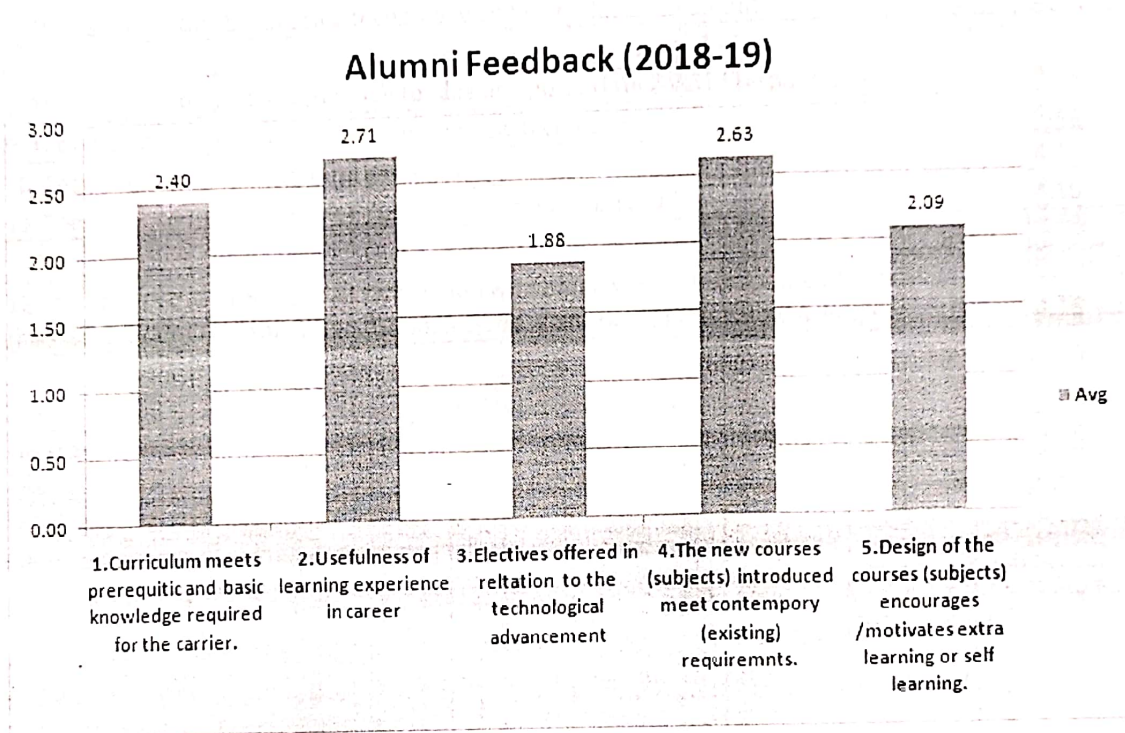

# MANGALMAY INSTITUTE OF MANAGEMENT & TECHNOLOGY

(Approved by AICTE, New Delhi & Affiliated to AKTU, Lucknow)

Knowledge Park-II, Greater Noida (U.P.)

Alumni Feed back_MBA_2018-2019	
Questions	Avg
1. Curriculum meets prerequisite and basic knowledge required for the carrier.	2.40
2. Usefulness of learning experience in career	2.71
3. Electives offered in relation to the technological advancement	1.88
4. The new courses (subjects) introduced meet contemporary (existing) requirements.	2.63
5. Design of the courses (subjects) encourages /motivates extra learning or self learning.	2.09